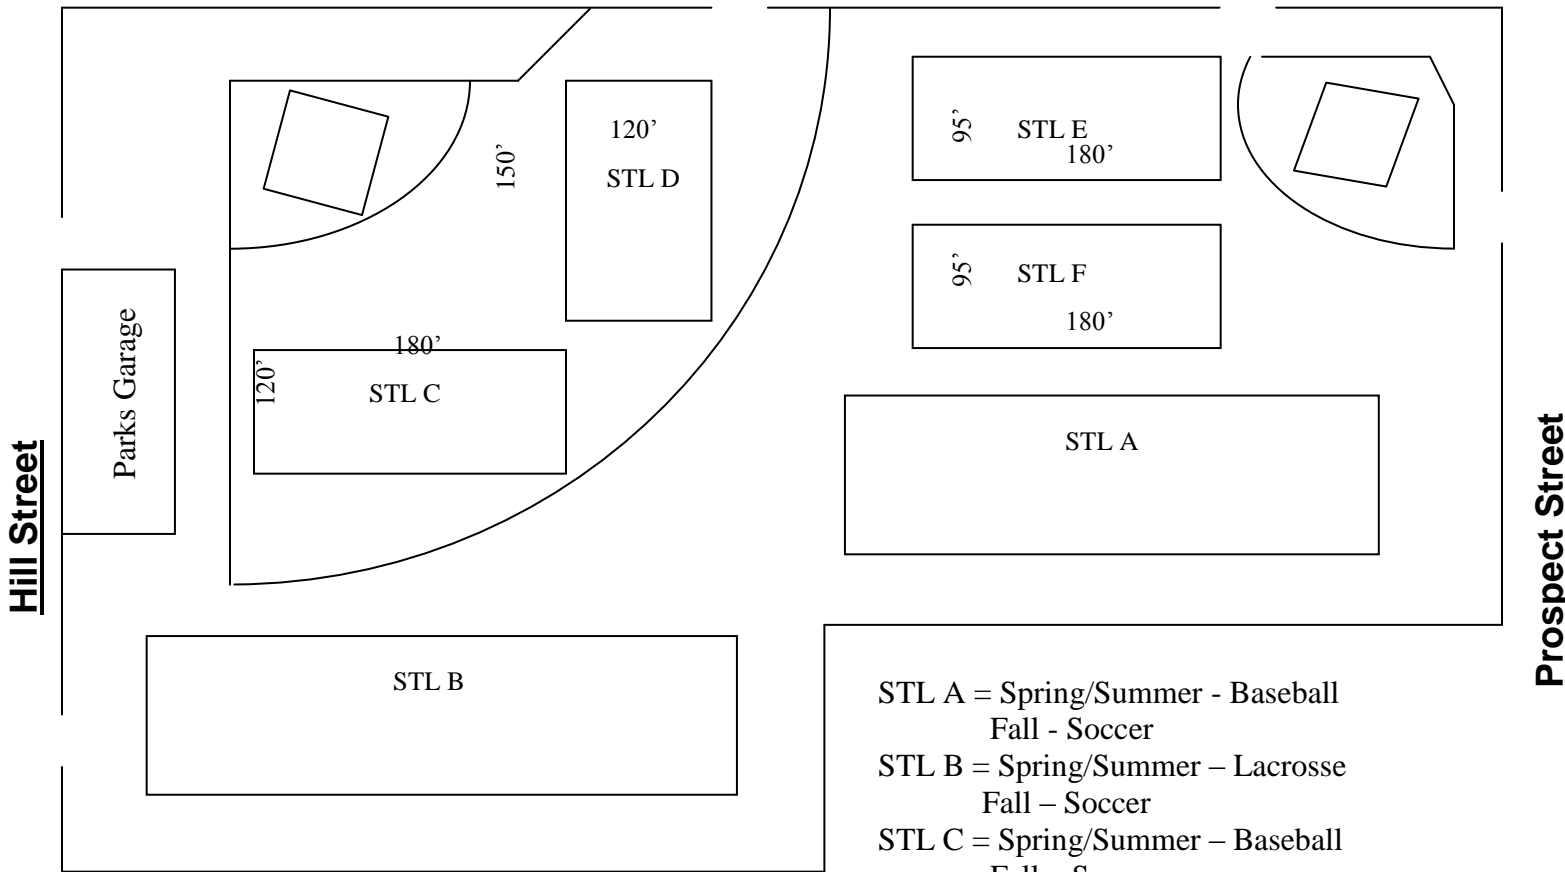

Biddeford Recreation Practice Fields

St. Louis Field

West Street

- STL A = Spring/Summer - Baseball
Fall - Soccer
- STL B = Spring/Summer - Lacrosse
Fall - Soccer
- STL C = Spring/Summer - Baseball
Fall - Soccer
- STL D = Spring/Summer - Baseball
Fall - Soccer
- STL E = Spring/Summer - Baseball
Fall - Soccer
- STL F = Spring/Summer - Baseball
Fall - Soccer

Doran Field

Doran A =
Spring/Summer-
Softball/Summer Camps
Fall - Field Hockey

Biddeford Recreation Practice Fields

Rotary Park

John Martel Field

Rotary Park A = Spring/Summer – Softball
 Fall – Soccer

Rotary Park B = Spring/Summer – Soccer Camp
 Fall - Football

Dave Redmond Field

Mayfield

Mayfield A = Spring/Summer – Softball ----- Fall – Soccer/Football

Mayfield B = Spring/Summer – Baseball ----- Fall – Soccer/Football

Mayfield C = Spring/Summer – Baseball ----- Fall – Open