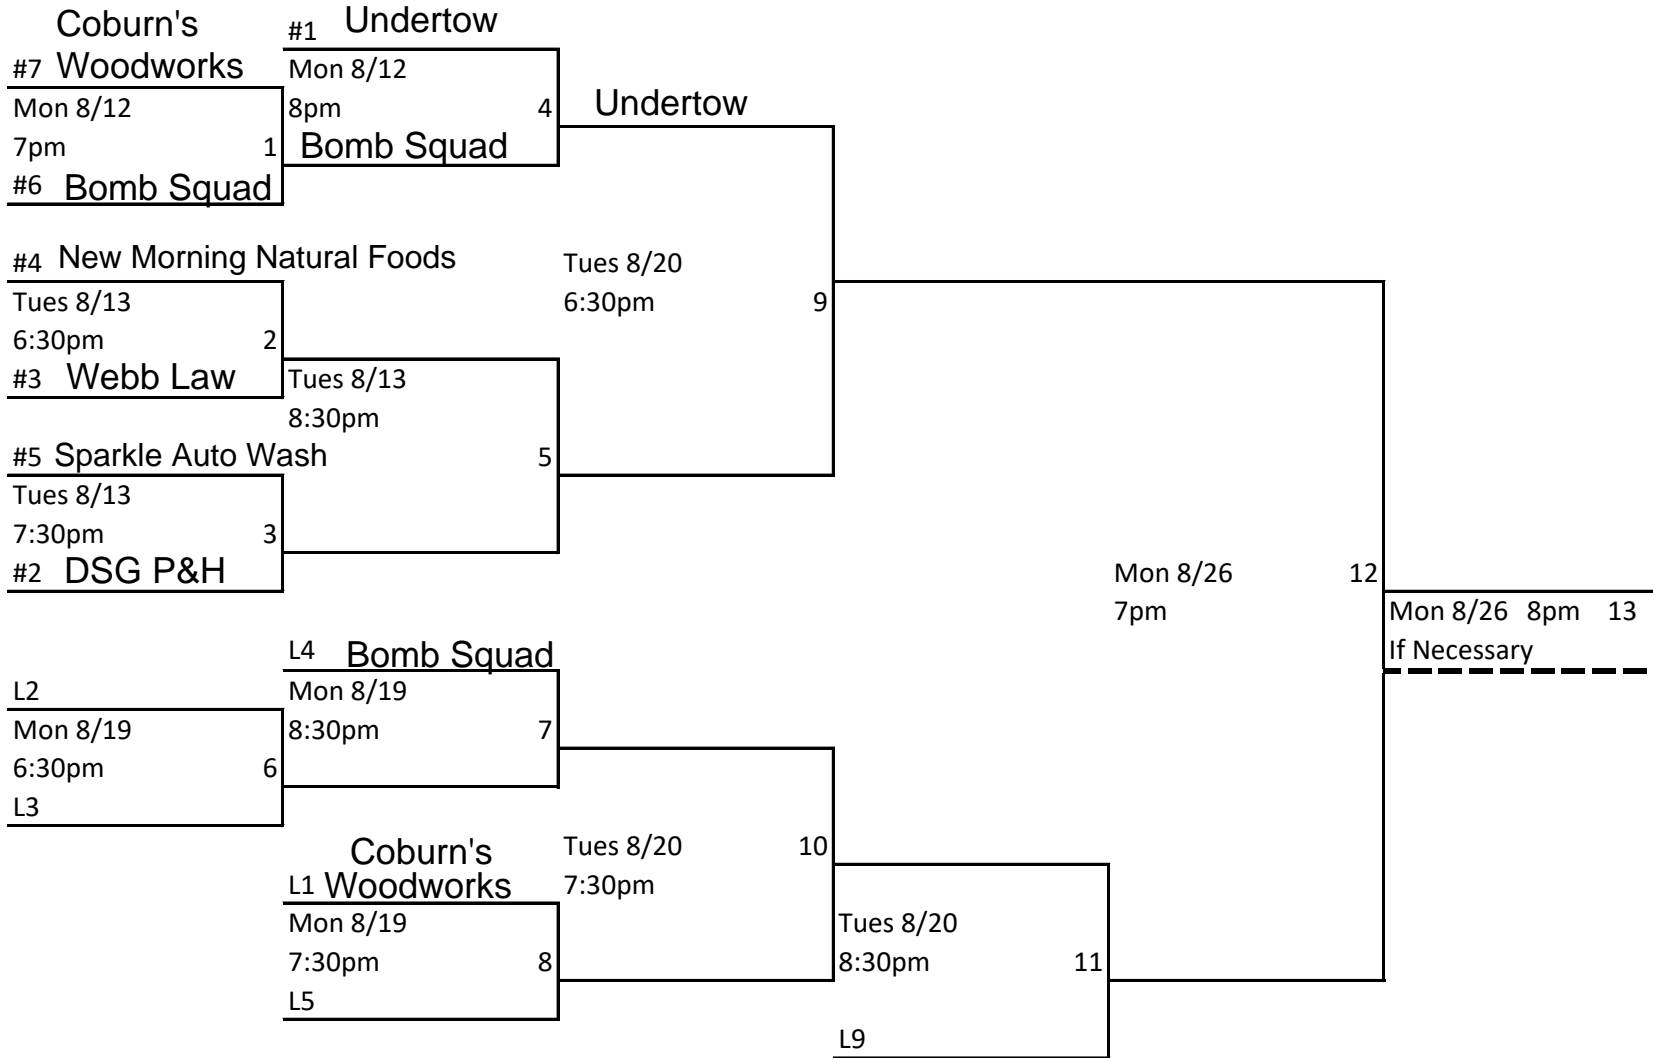

2024 Biddeford Recreation Department Mens Softball League Playoffs

Home team is determined by the higher seed